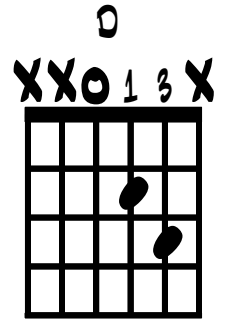

# GOOD RIDDANCE

CHORDS

Musical notation for the song 'Good Riddance' in C major, 4/4 time. The top staff shows the melody with eighth and quarter notes. The bottom staff shows the bass line with triplets and other rhythmic patterns.