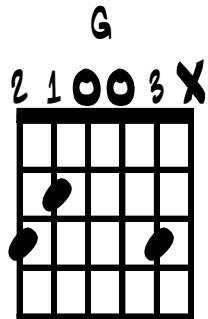

# GOOD RIDDANCE

CHORDS

Musical notation for the song 'Good Riddance' in C major, 4/4 time. The top staff shows the melody with eighth and quarter notes. The bottom staff shows the bass line with triplets and other rhythmic patterns.