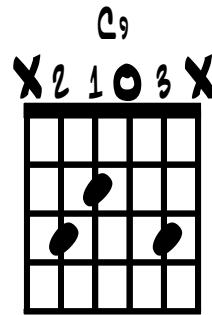

# GOOD RIDDANCE

CHORDS

Musical notation for the song 'Good Riddance' in C major, 4/4 time. The top staff shows the melody with eighth and quarter notes. The bottom staff shows the bass line with triplets and other rhythmic patterns.